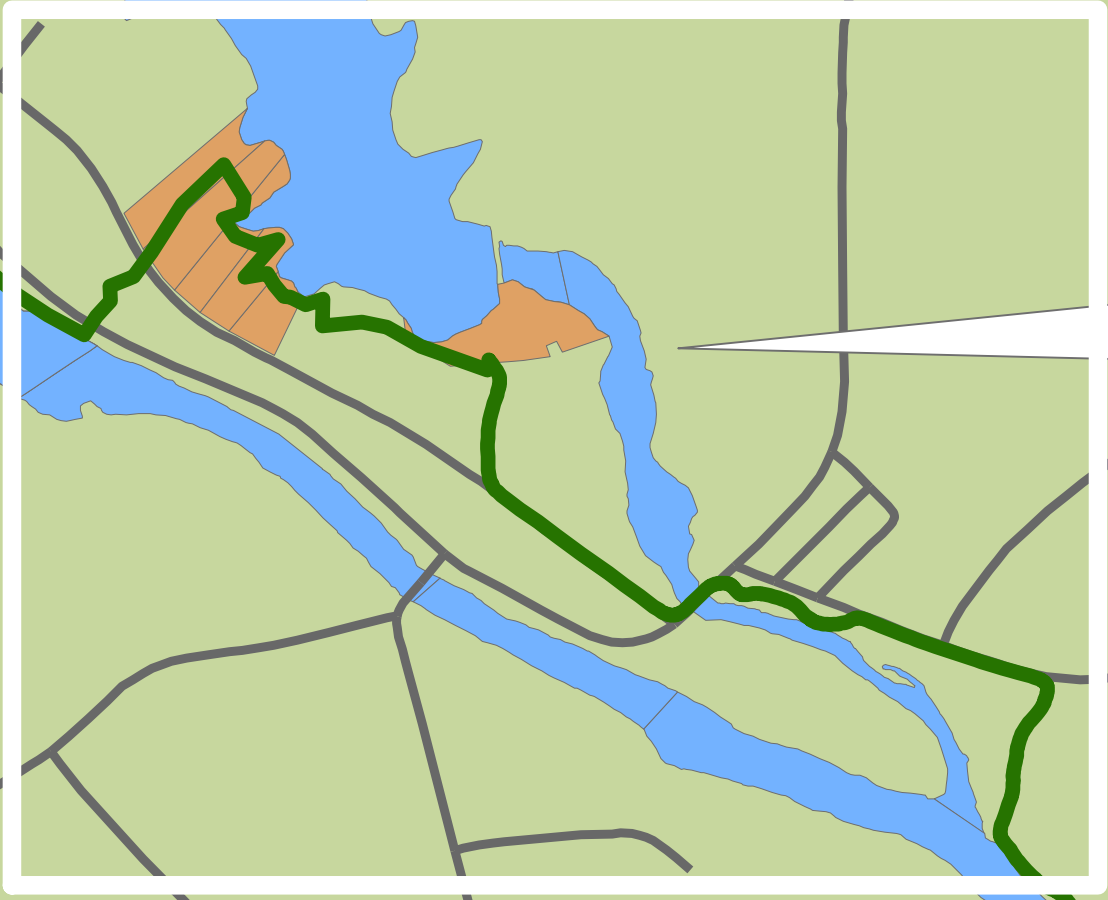

Haw River Trail/MST Sellers Falls Segment

Stoney Creek Marina

Red Slide Park

Three Governors Bridge:
No Pedestrian Crossing Provided

Detail Map Below

Stoney Creek Marina
Red Slide Park

Haw River Trail
 Stoney Creek to Three Governors Bridge 3.25 mi
 Three Governors Bridge to Red Slide Park 0.5 mi
Future Haw River Trail

Sellers Falls Section Hopedale Detail Map

Stoney Creek Marina