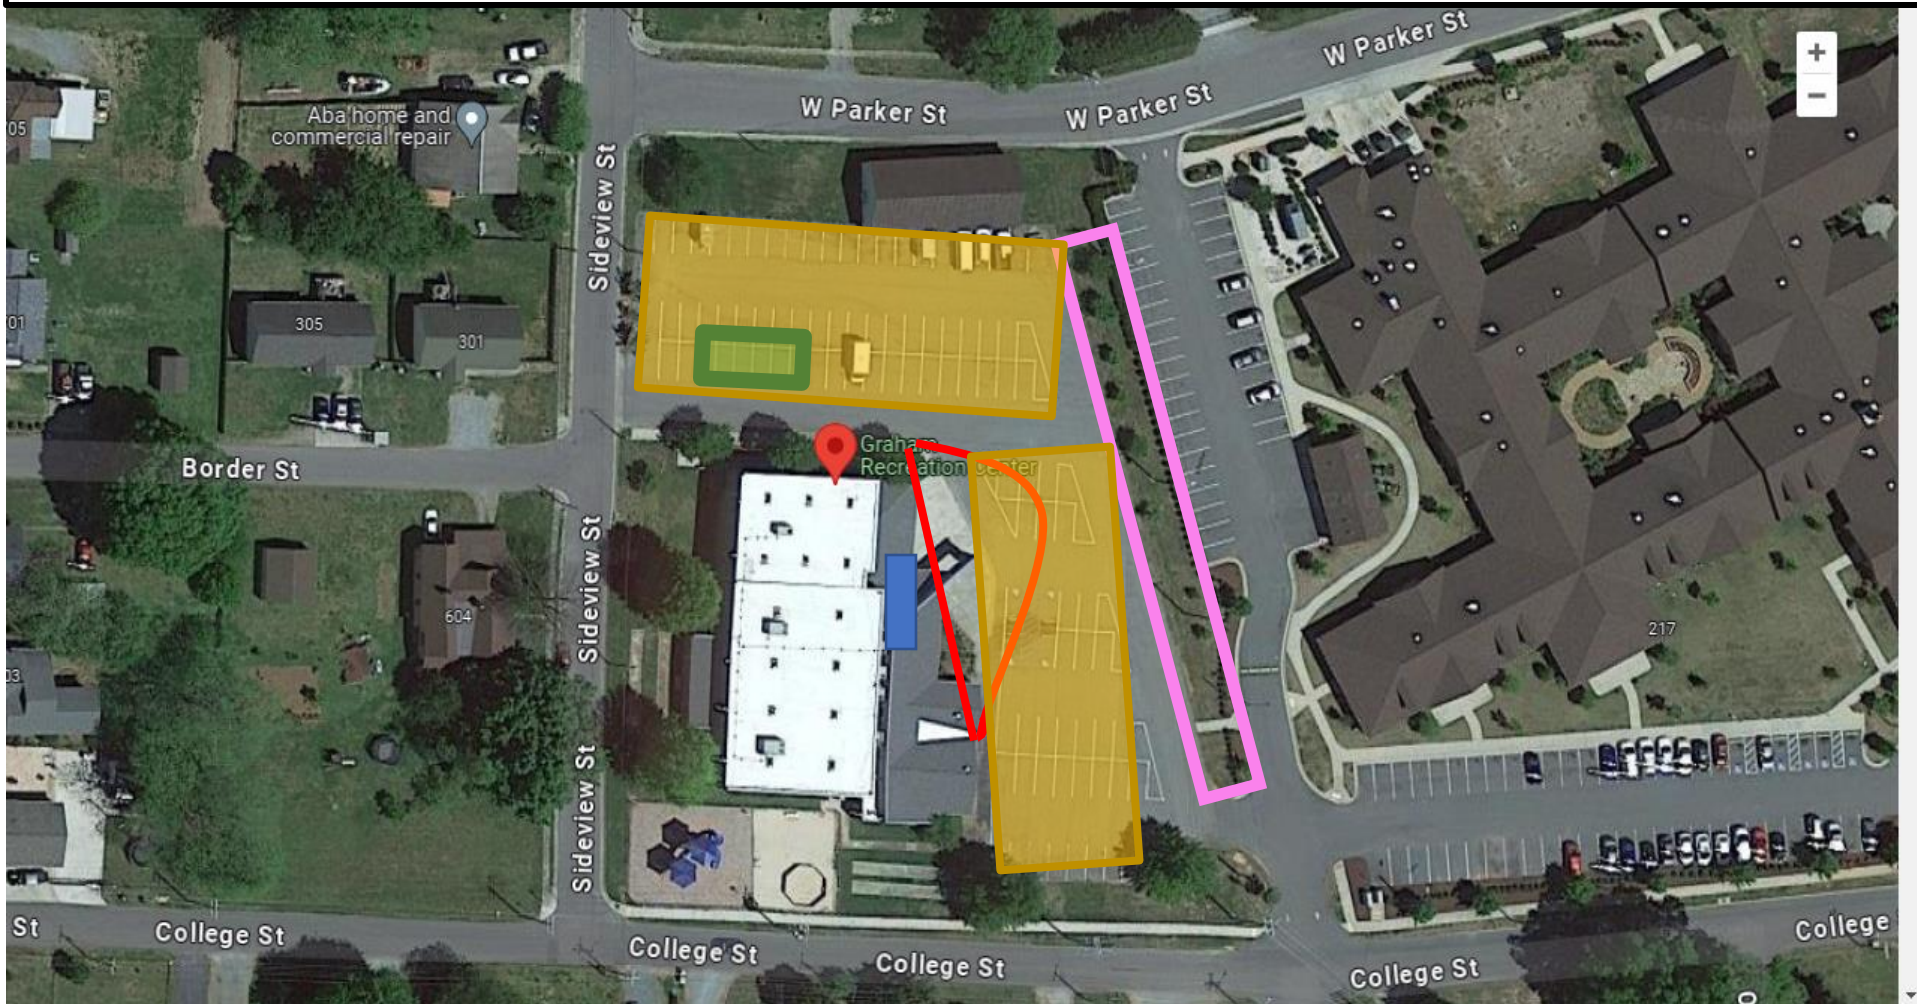

Elmira Community Center
810 Wicker St., Burlington

Voter
Parking

Curbside
Parking

Voting
Entrance

Buffer
Zone

No electioneering within 6' of the curbside voting area.

Elon University – South Gym
329 S. Antioch Ave., Elon

Voter
Parking

Curbside
Parking

Voting
Entrance

Buffer
Zone

No electioneering within 6' of curbside voting area.

Pink denotes NO CAMPAIGNING SIGNS ALLOWED IN THIS AREA AND BEYOND.

Graham Recreation Center

311 College St, Graham

Voter
Parking

Curbside
Parking

Voting
Entrance

Buffer
Zone

No electioneering within 6' of curbside voting area.

NO TENTS ALLOWED ON GRAHAM RECREATION PROPERTY

Pink denotes Peak Resources property (You must have Peak Resources permission to place tents on their property).

Kernodle Senior Center
1535 S. Mebane St., Burlington

Voter
Parking

Curbside
Parking

Voting
Entrance

Buffer
Zone

No electioneering within 6" of the curbside voting area.

Mebane Arts & Community Center
633 Corregidor St., Mebane