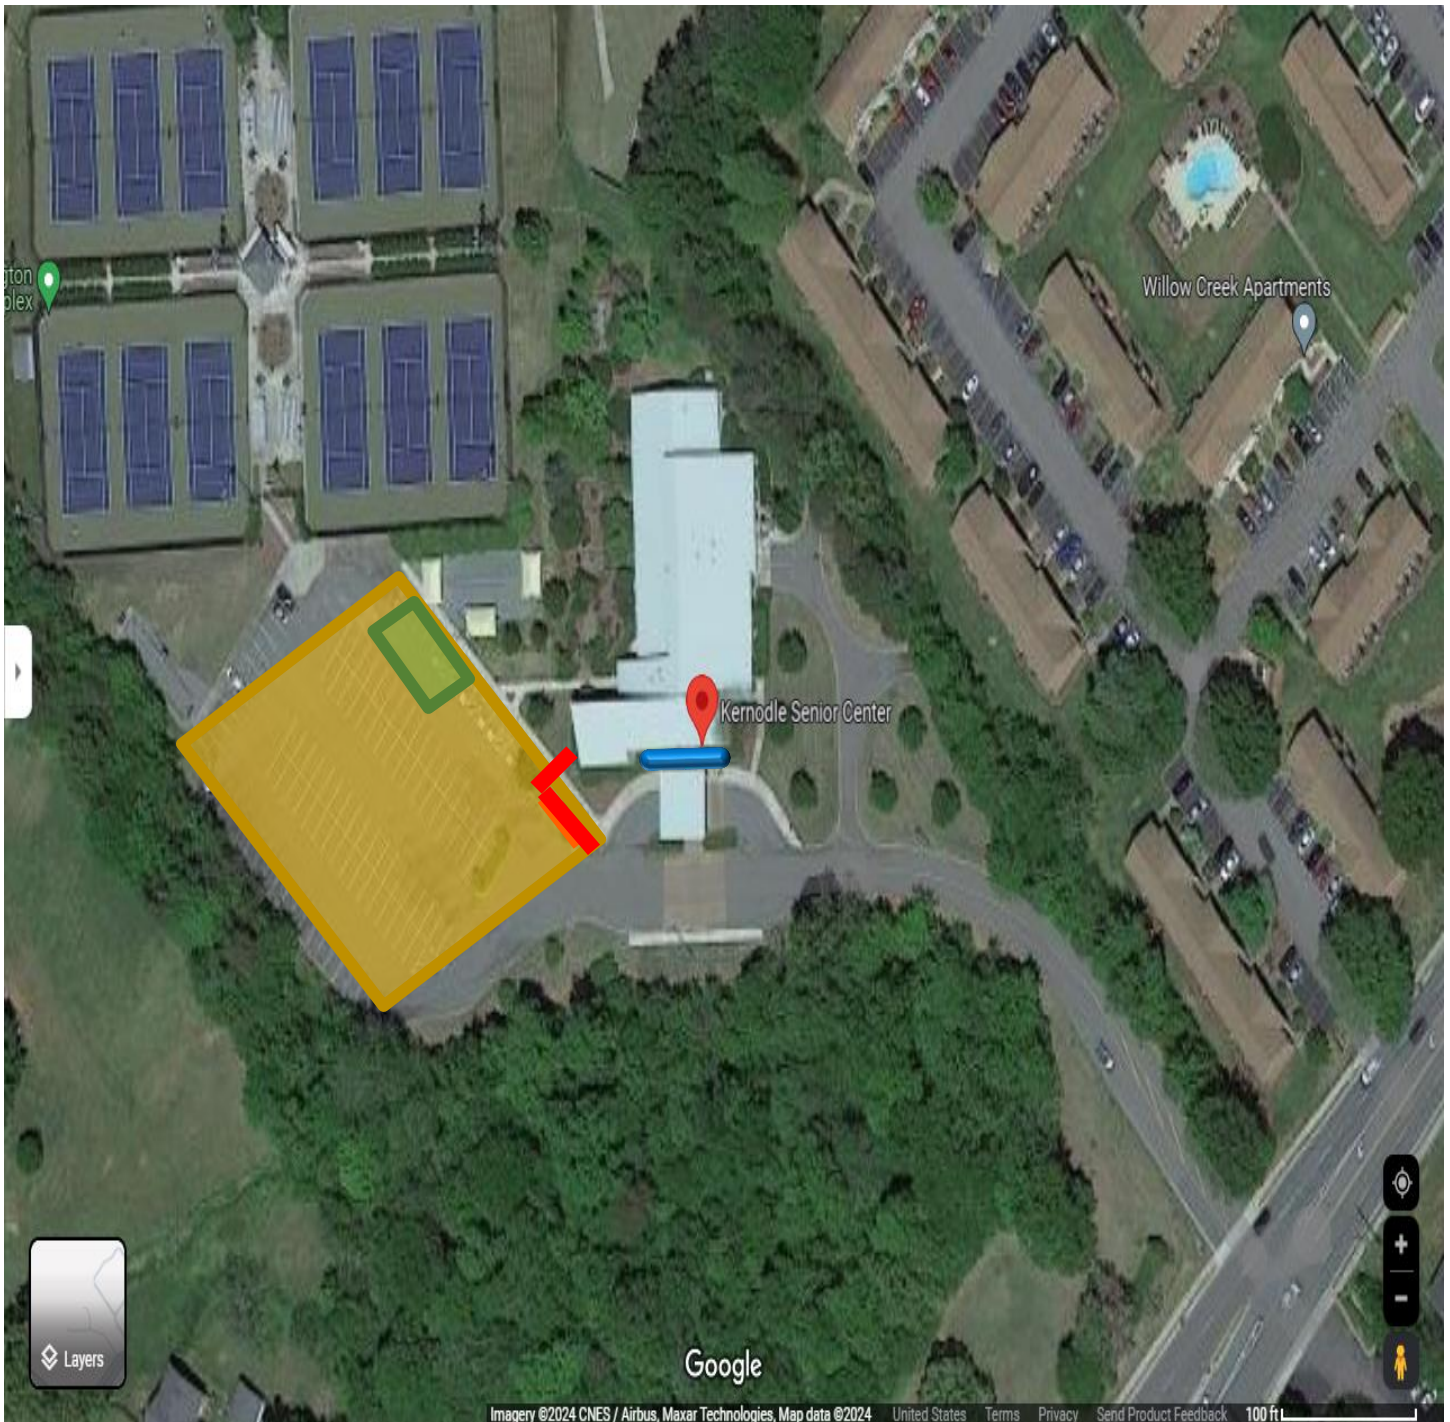

Voter
Parking

Curbside
Parking

Voting
Entrance

Buffer
Zone

No electioneering within 6' of curbside voting area.

Pink denotes NO CAMPAIGNING SIGNS ALLOWED IN THIS AREA AND BEYOND.

Graham Recreation Center

311 College St, Graham

Voter
Parking

Curbside
Parking

Voting
Entrance

Buffer
Zone

No electioneering within 6' of curbside voting area.

NO TENTS ALLOWED ON GRAHAM RECREATION PROPERTY

Pink denotes Peak Resources property (You must have Peak Resources permission to place tents on their property).

Kernodle Senior Center
1535 S. Mebane St., Burlington

Voter
Parking

Curbside
Parking

Voting
Entrance

Buffer
Zone

No electioneering within 6" of the curbside voting area.

Mebane Arts & Community Center
633 Corregidor St., Mebane

Voter
Parking

Curbside
Parking

Voting
Entrance

Buffer
Zone

No electioneering within 6' of curbside voting area.

No tents or electioneering within the buffer zone.