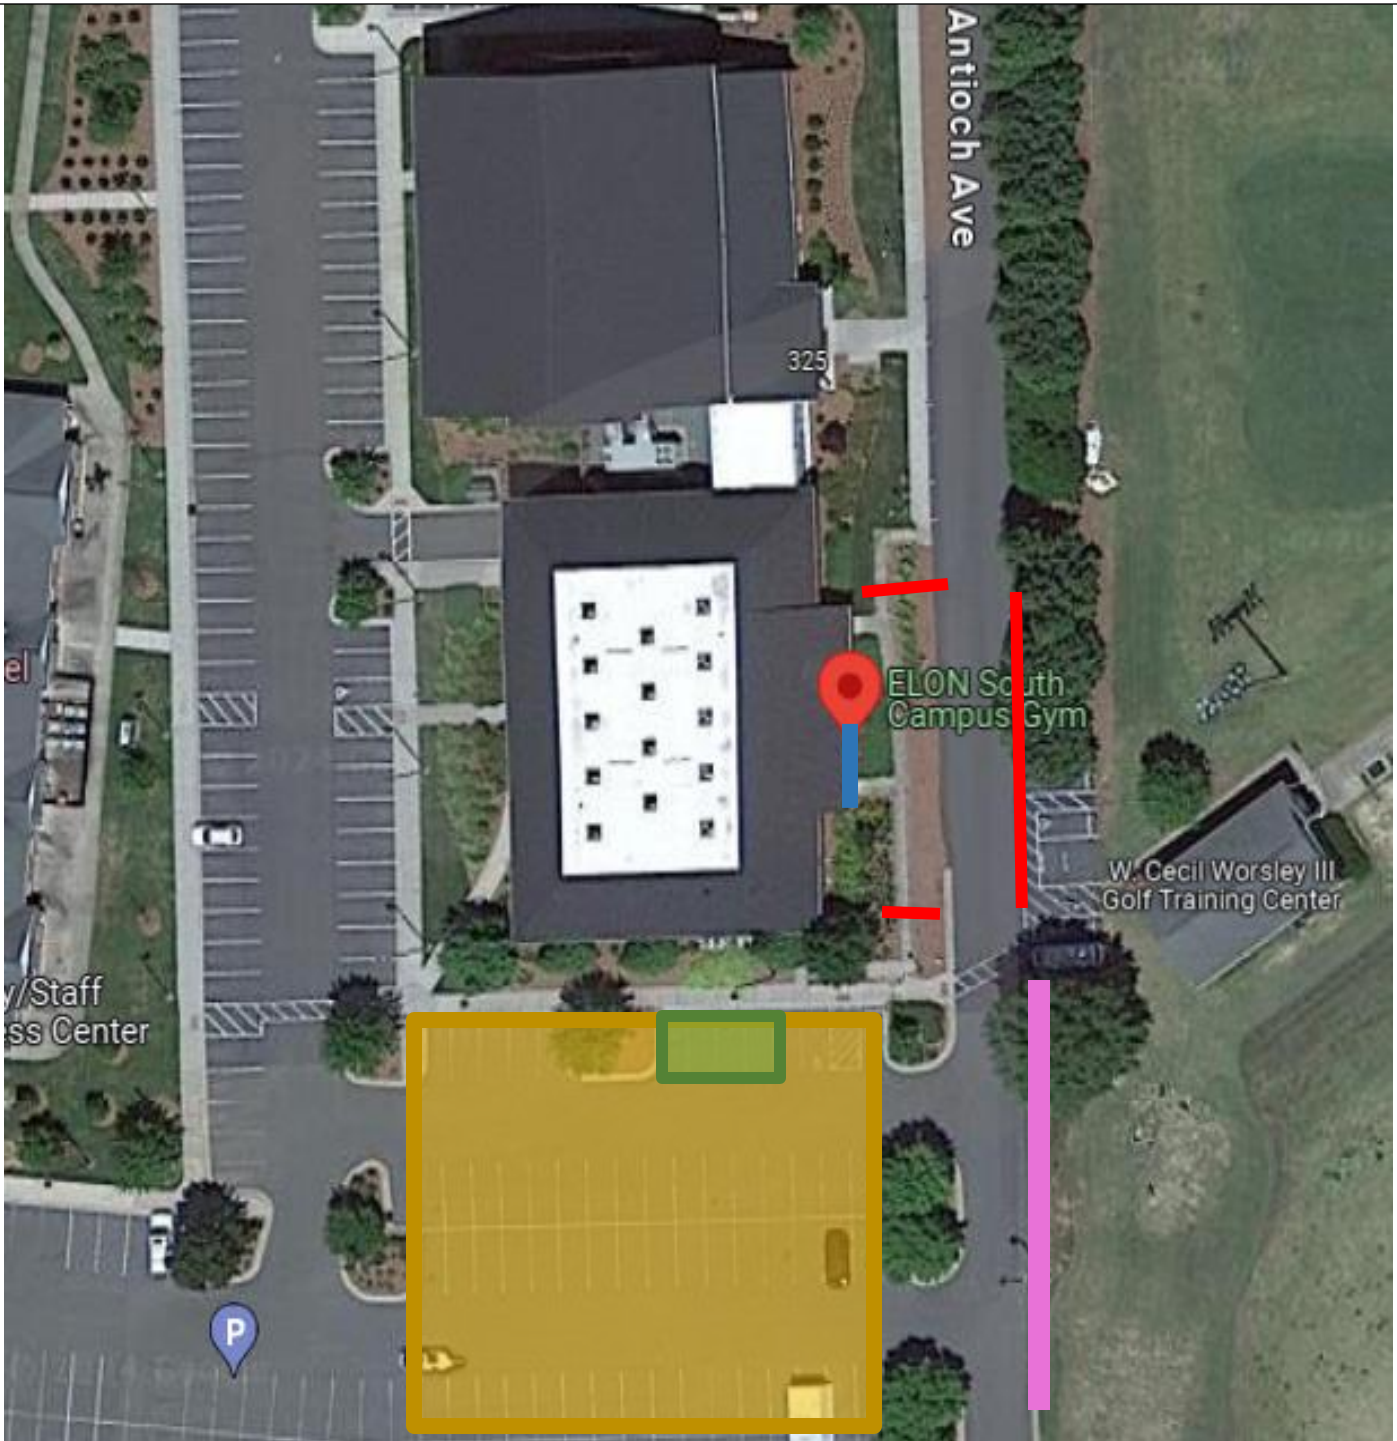

Elmira Community Center
810 Wicker St., Burlington

Voter
Parking

Curbside
Parking

Voting
Entrance

Buffer
Zone

No electioneering within 6' of the curbside voting area.

Elon University – South Gym
329 S. Antioch Ave., Elon

Voter
Parking

Curbside
Parking

Voting
Entrance

Buffer
Zone

No electioneering within 6' of curbside voting area.

Pink denotes NO CAMPAIGNING SIGNS ALLOWED IN THIS AREA AND BEYOND.

Graham Recreation Center

311 College St, Graham

Voter
Parking

Curbside
Parking

Voting
Entrance

Buffer
Zone

No electioneering within 6' of curbside voting area.

NO TENTS ALLOWED ON GRAHAM RECREATION PROPERTY

Pink denotes Peak Resources property (You must have Peak Resources permission to place tents on their property).

Kernodle Senior Center
1535 S. Mebane St., Burlington

Voter
Parking

Curbside
Parking

Voting
Entrance

Buffer
Zone

No electioneering within 6" of the curbside voting area.

Mebane Arts & Community Center
633 Corregidor St., Mebane