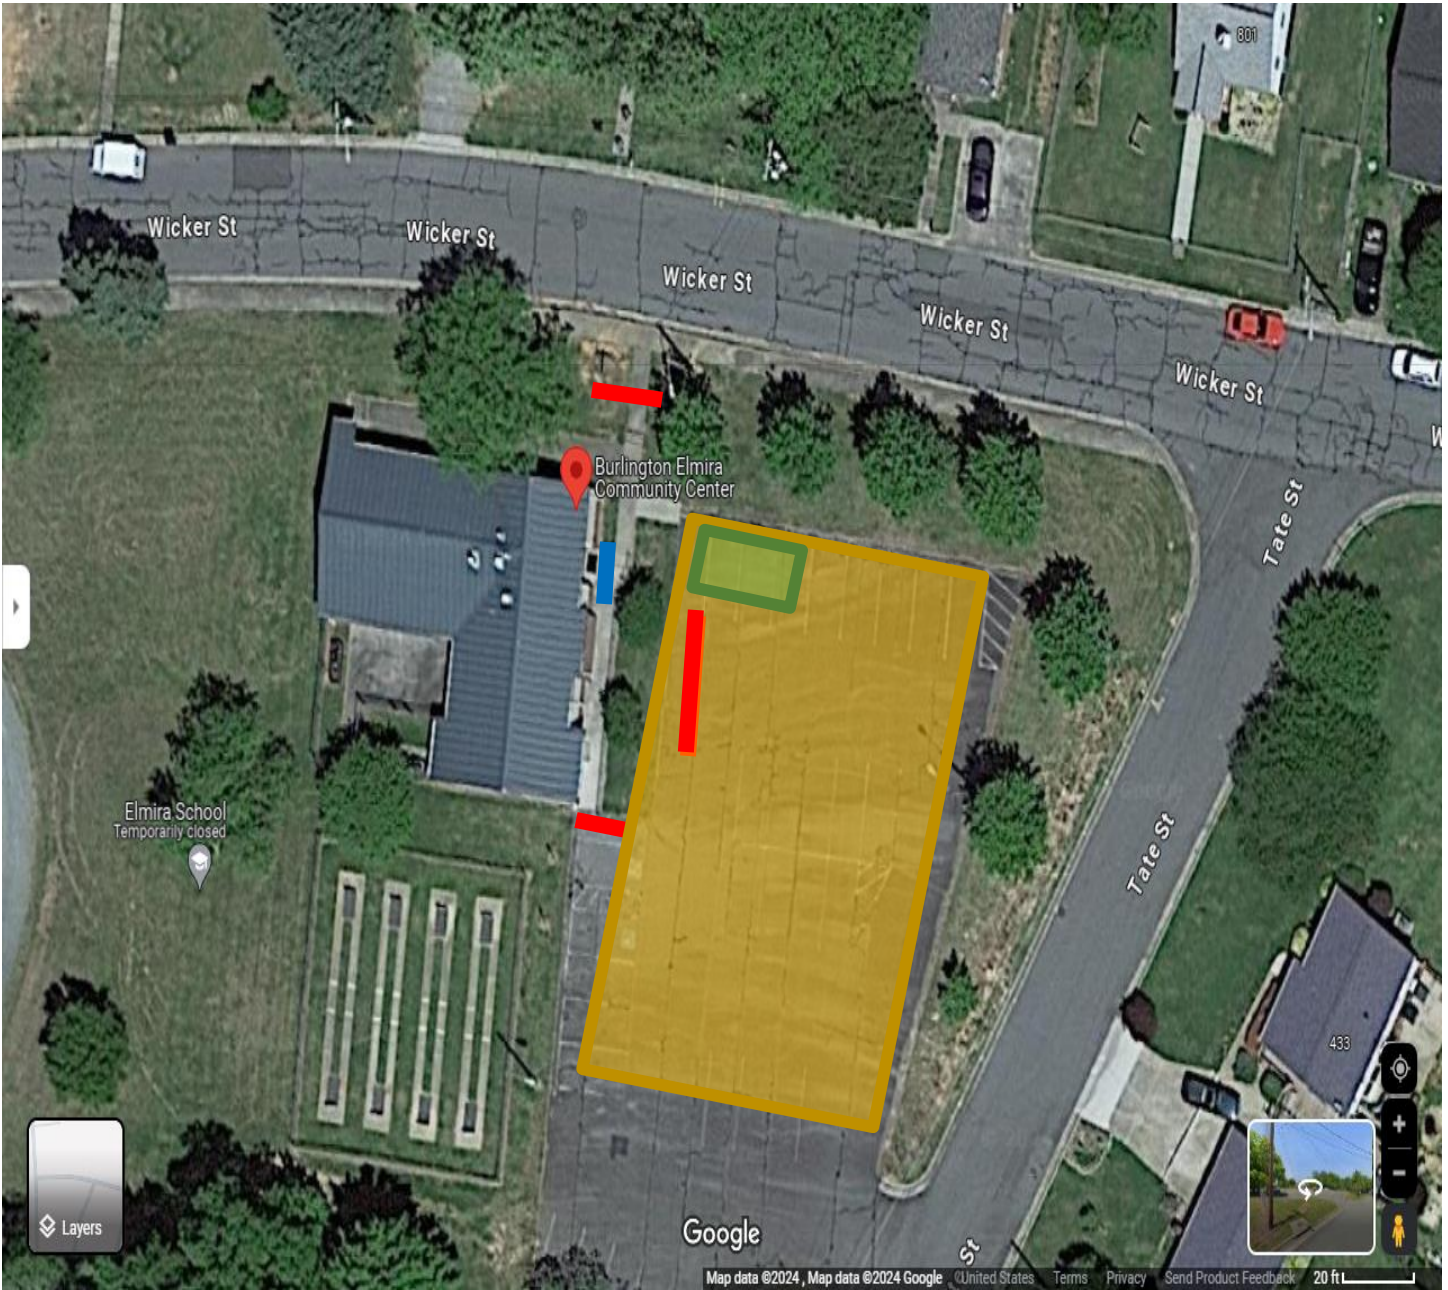

Elmira Community Center
810 Wicker St., Burlington

Voter
Parking

Curbside
Parking

Voting
Entrance

Buffer
Zone

No electioneering within 6' of the curbside voting area.

Elon University – South Gym
329 S. Antioch Ave., Elon

Voter
Parking

Curbside
Parking

Voting
Entrance

Buffer
Zone

No electioneering within 6' of curbside voting area.

Pink denotes NO CAMPAIGNING SIGNS ALLOWED IN THIS AREA AND BEYOND.

Graham Recreation Center

311 College St, Graham

Voter
Parking

Curbside
Parking

Voting
Entrance

Buffer
Zone

No electioneering within 6' of curbside voting area.

NO TENTS ALLOWED ON GRAHAM RECREATION PROPERTY

Pink denotes Peak Resources property (You must have Peak Resources permission to place tents on their property).