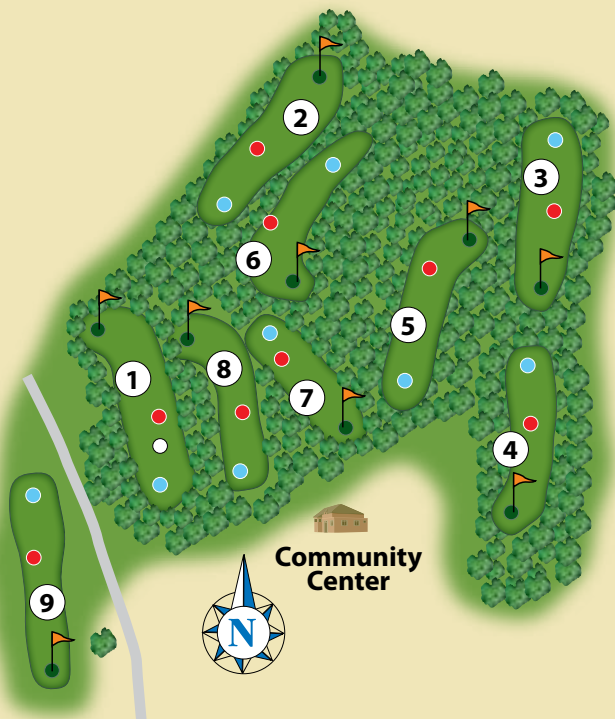

ALAMANCE PARKS

HOLE	1	2	3	4	5	6	7	8	9	TOT
BLUE	400	255	238	235	352	240	177	257	362	2516
WHITE	282	255	238	235	352	240	177	257	362	2398
RED	160	139	135	139	142	107	108	148	169	1247
BLUE PAR	3	3	3	3	3	3	3	3	3	27
WHITE PAR	3	3	3	3	4	3	3	3	4	29
RED PAR	3	3	3	3	3	3	3	3	3	27

Scorer:

© Golf ScoreCards, Inc.
07/2020 1-800-238-7267

Attest:

Date:

ALAMANCE PARKS

GUIDELINES/ETIQUETTE

- No alcohol
- Please clean up after yourself
- Pets must be on a leash
- Please let faster players through
- Lost and found located at park office (336-270-5124)
- Average play time: 45 minutes

PLEASANT GROVE DISC GOLF COURSE

3958 N. NC Highway 49, Burlington, NC 27217 | www.alamanceparks.com
336-270-5124 | facebook.com/alamanceparks