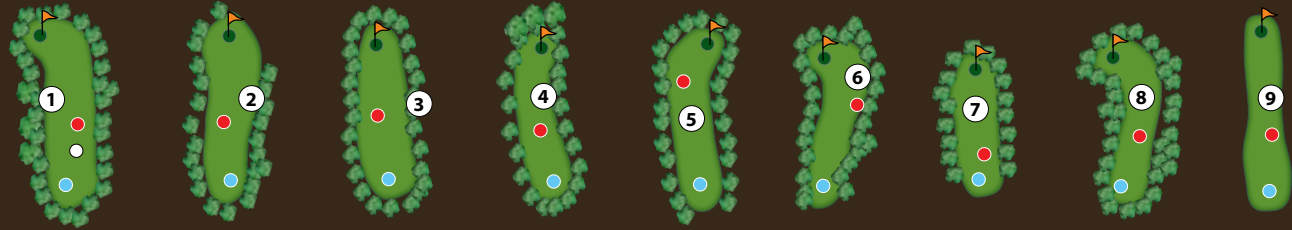

ALAMANCE PARKS

HOLE	1	2	3	4	5	6	7	8	9	TOT
BLUE	400	255	238	235	352	240	177	257	362	2516
WHITE	282	255	238	235	352	240	177	257	362	2398
RED	160	139	135	139	142	107	108	148	169	1247
BLUE PAR	3	3	3	3	3	3	3	3	3	27
WHITE PAR	3	3	3	3	4	3	3	3	4	29
RED PAR	3	3	3	3	3	3	3	3	3	27

Scorer:

Attest:

Date: