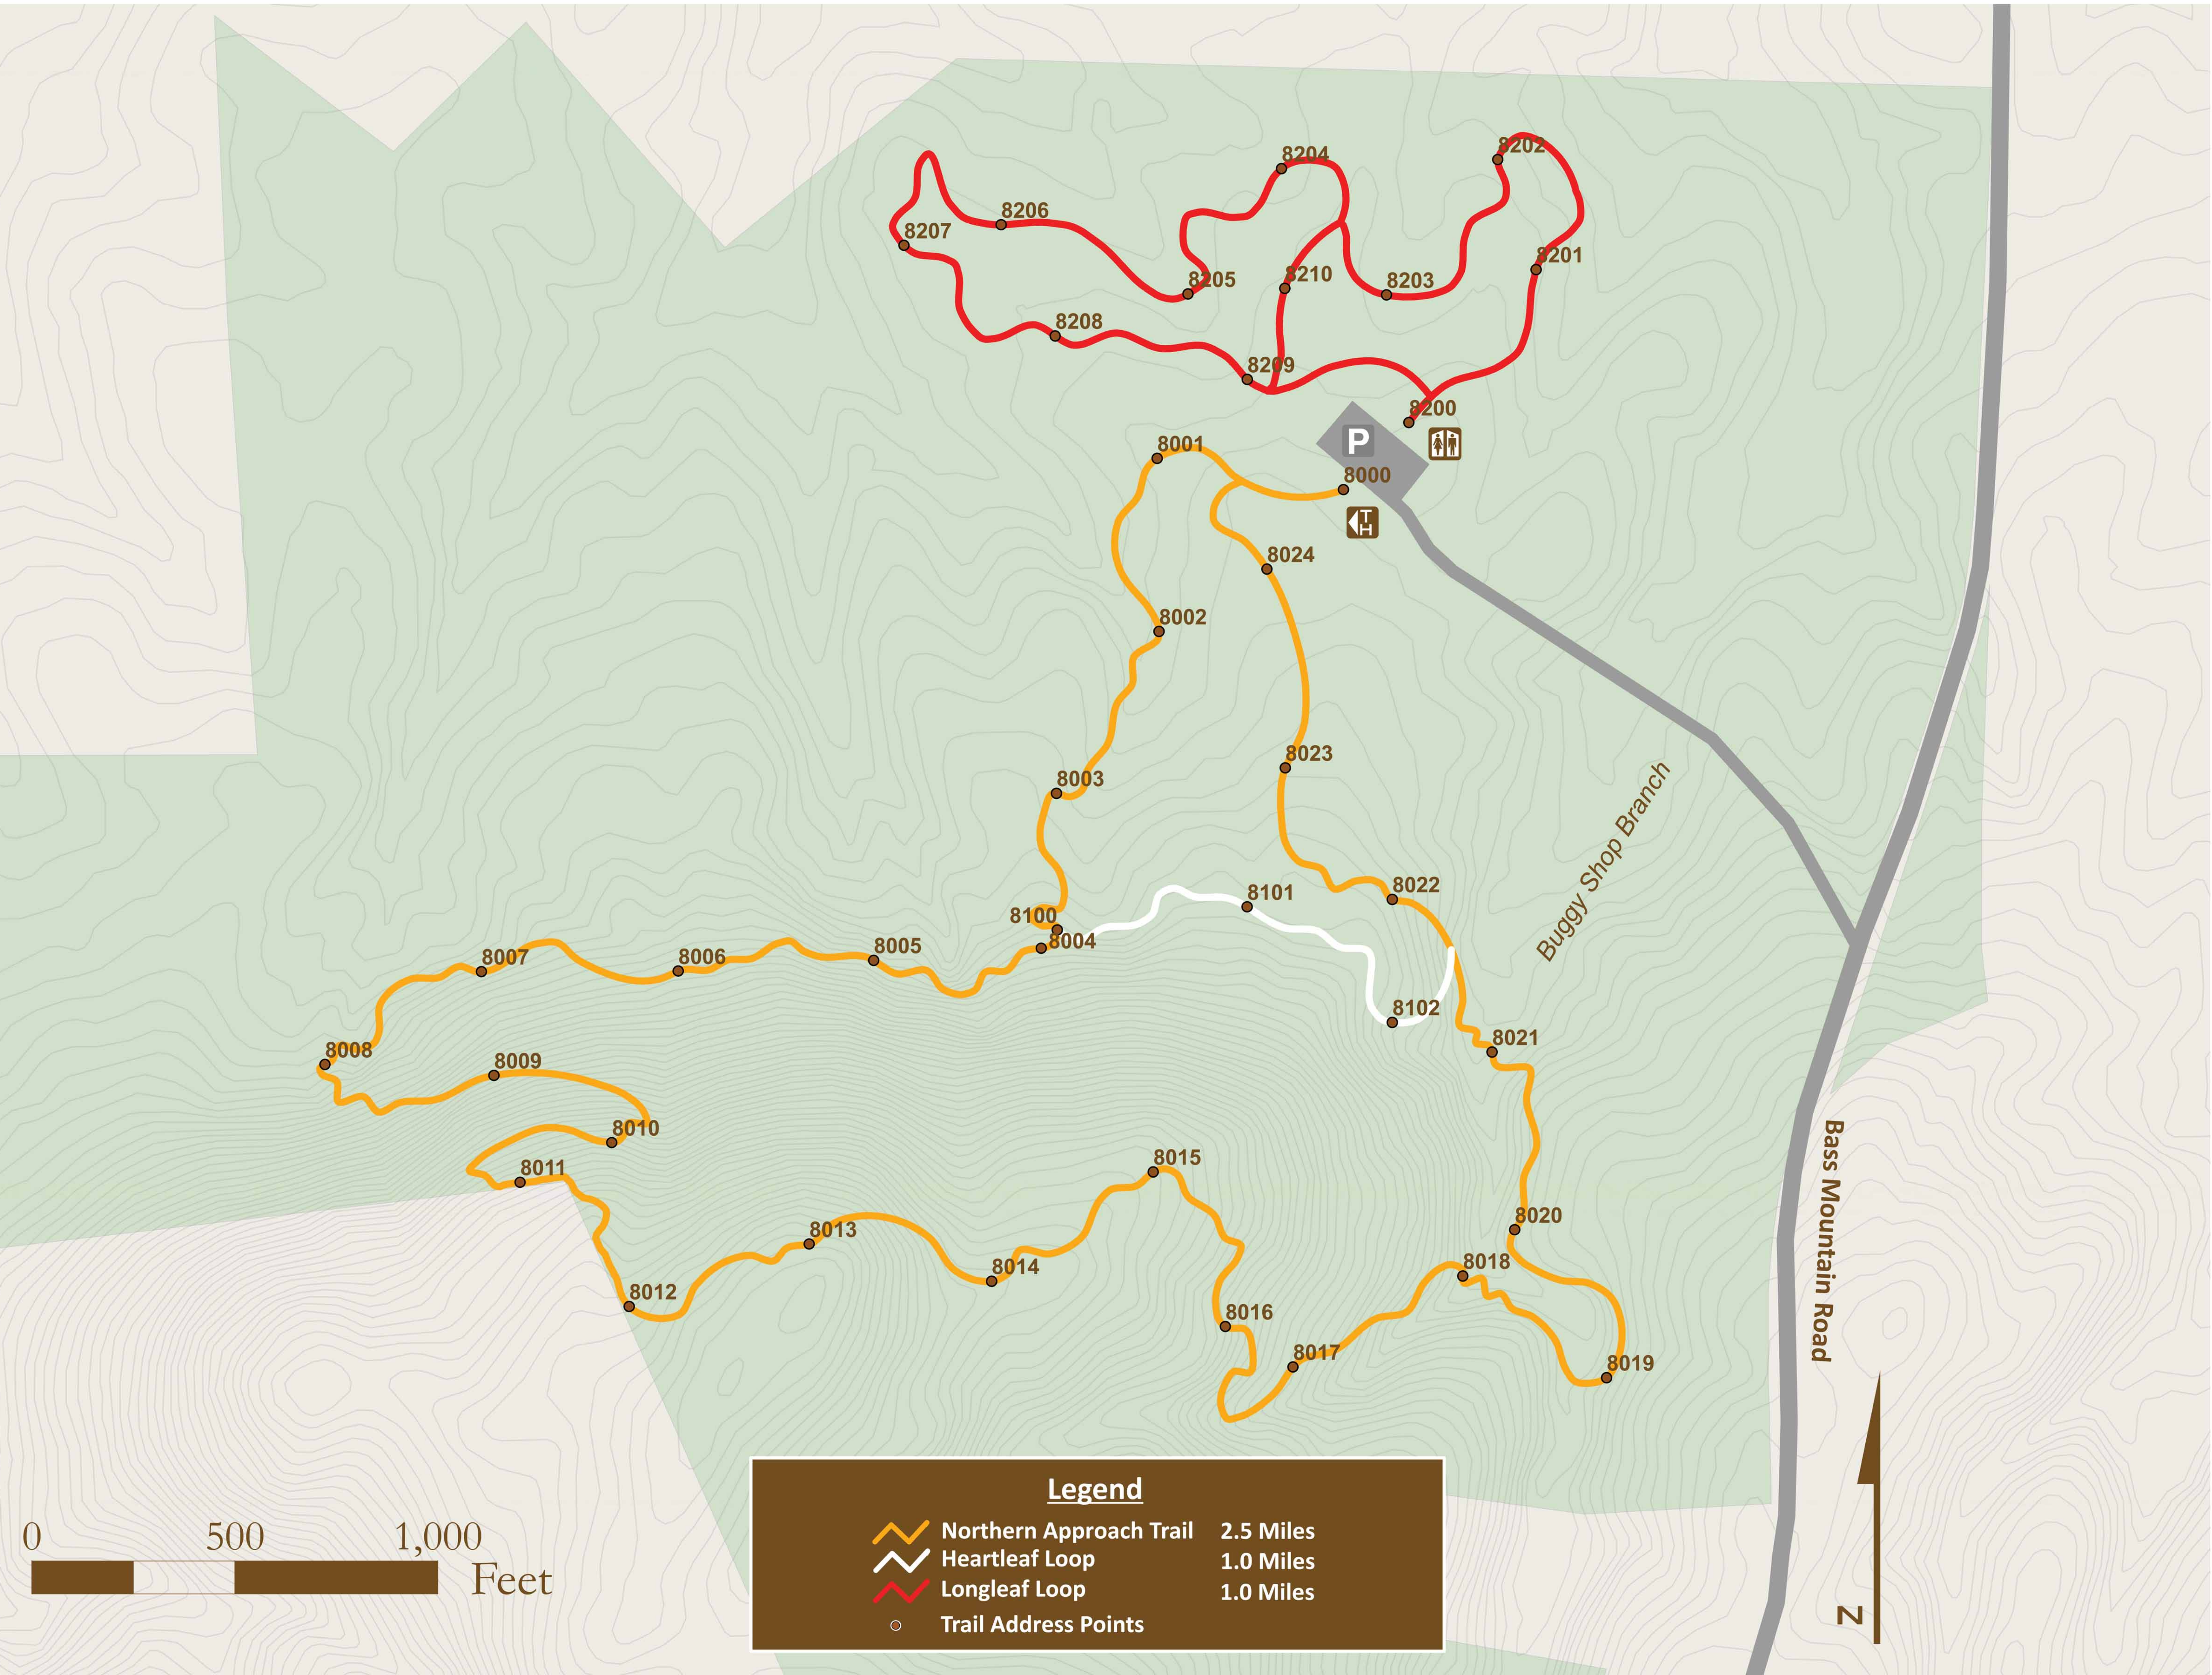

**Legend**

	Northern Approach Trail	2.5 Miles
	Heartleaf Loop	1.0 Miles
	Longleaf Loop	1.0 Miles
	Trail Address Points	

Buggy Shop Branch

Bass Mountain Road