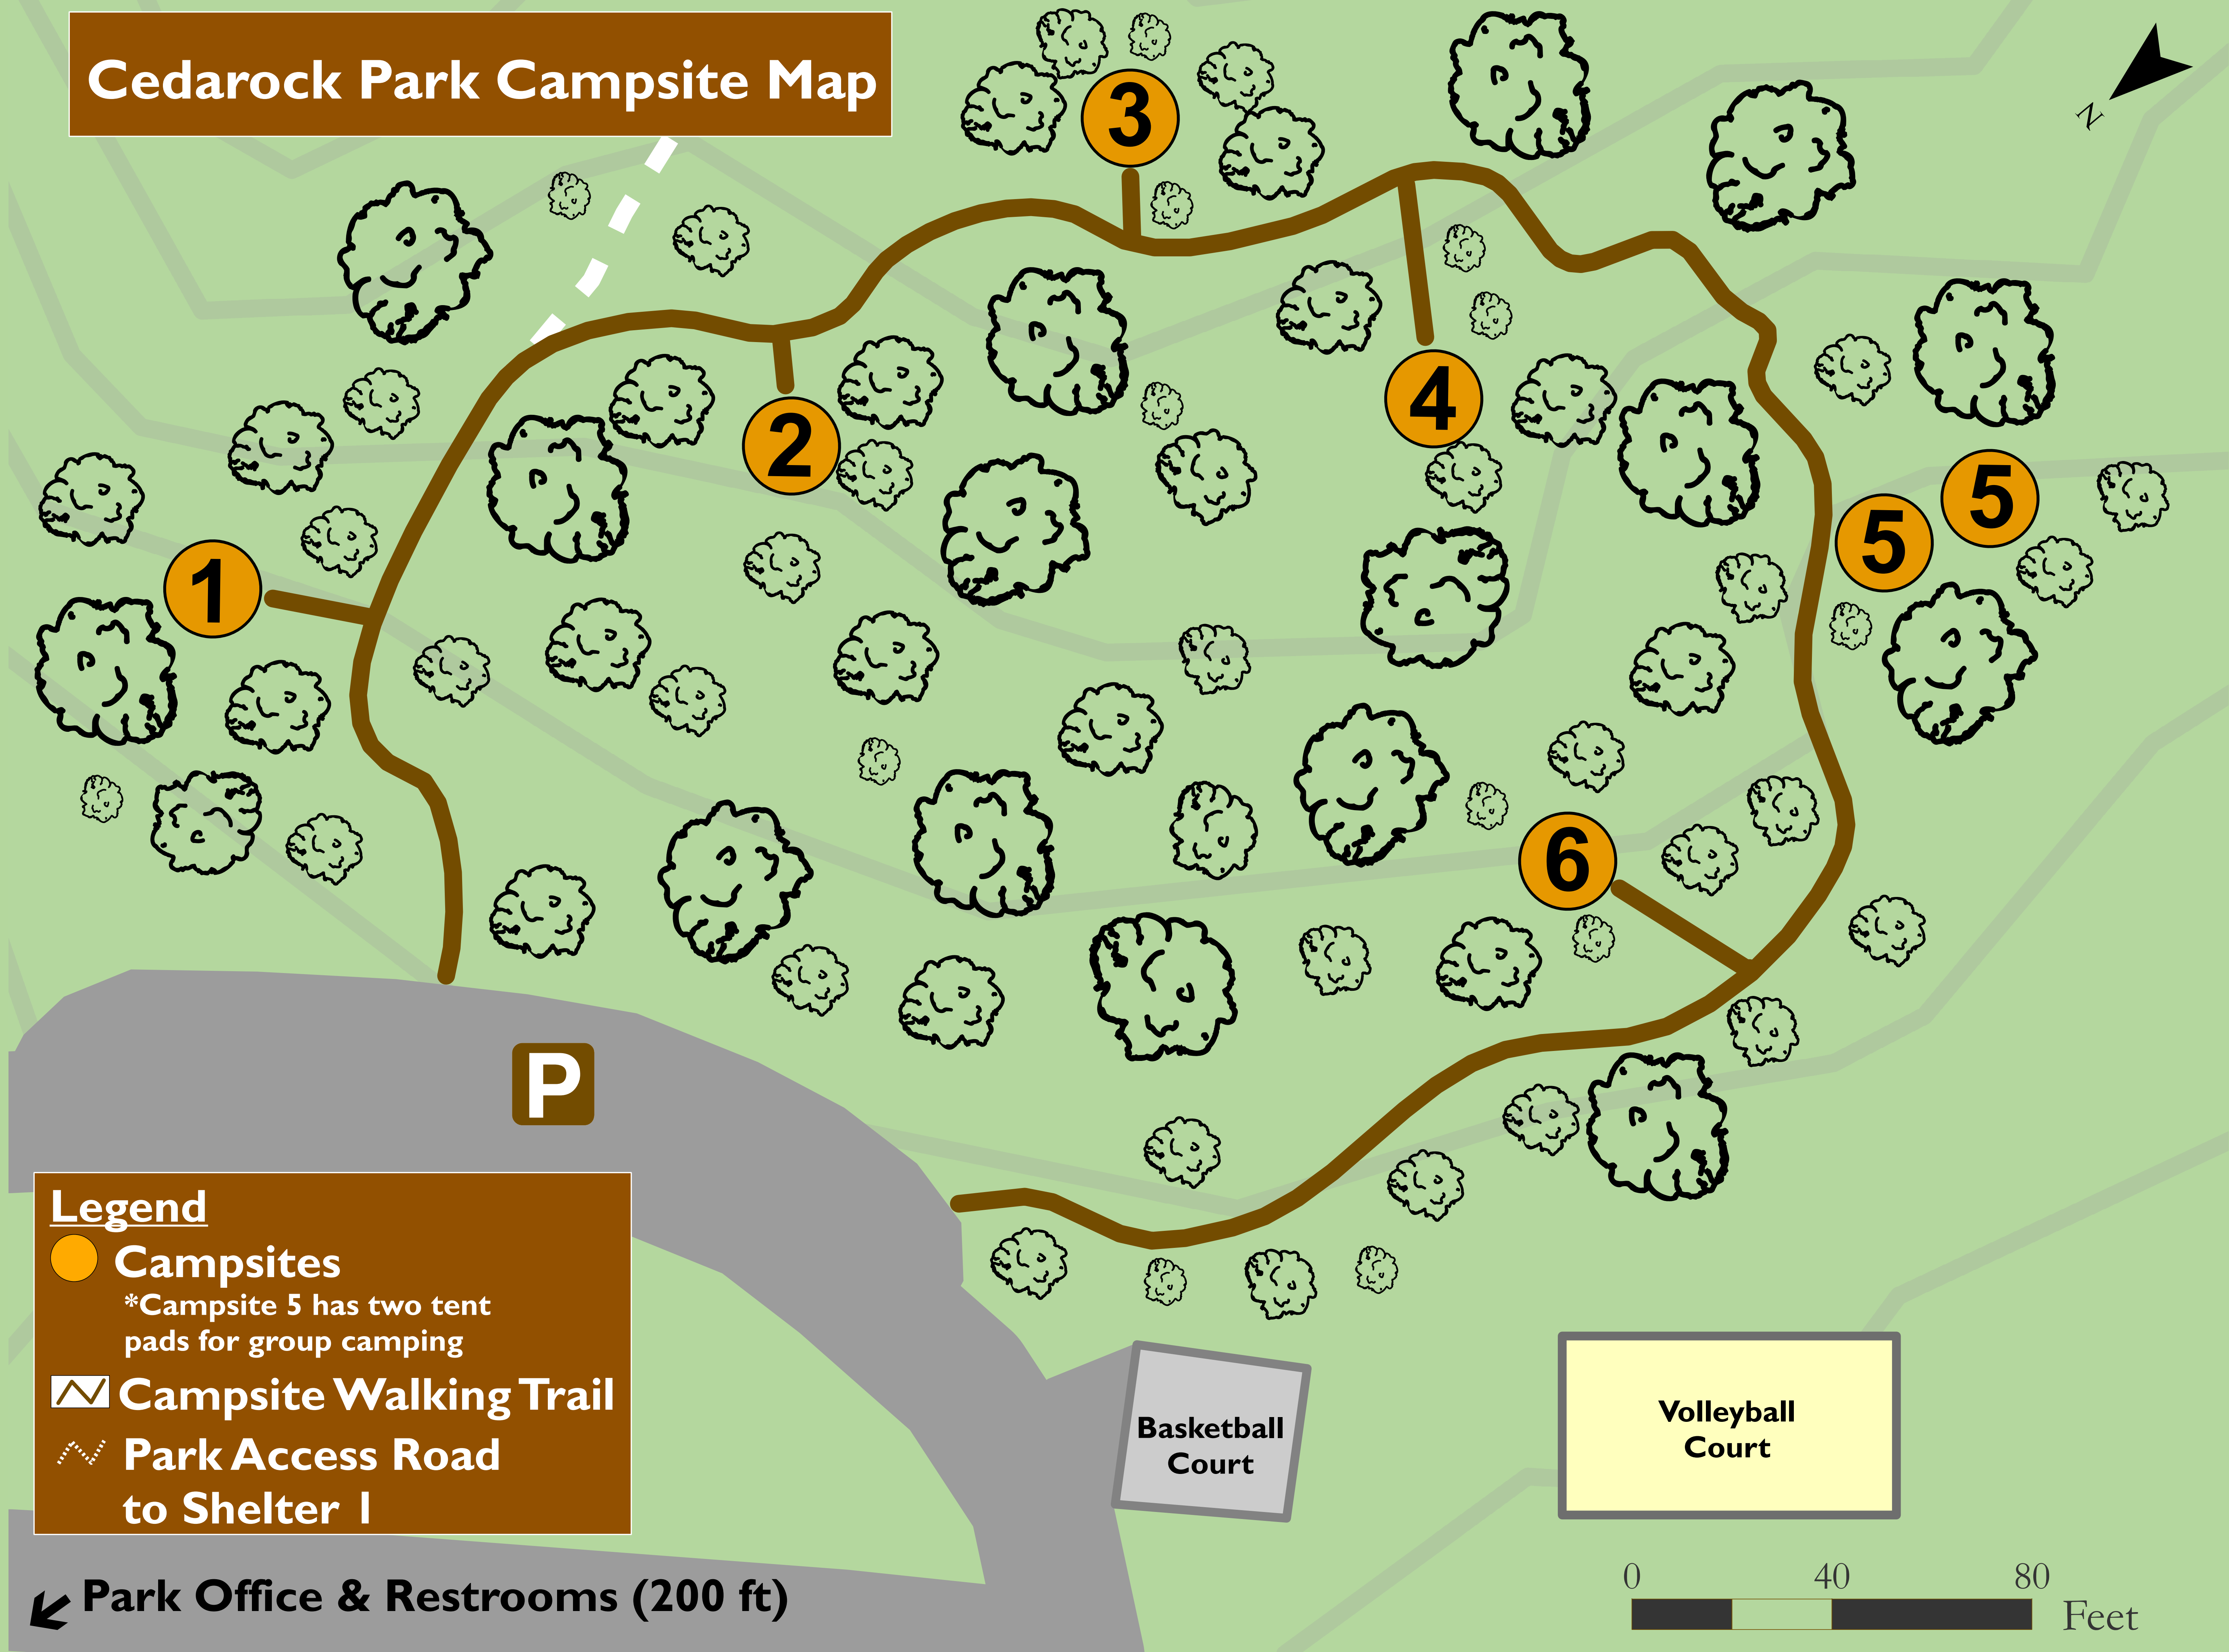

# Cedarrock Park Campsite Map

**Legend**

- Campsites**  
\*Campsite 5 has two tent pads for group camping
- Campsite Walking Trail**
- Park Access Road to Shelter I**

← **Park Office & Restrooms (200 ft)**

**Volleyball Court**

**Basketball Court**